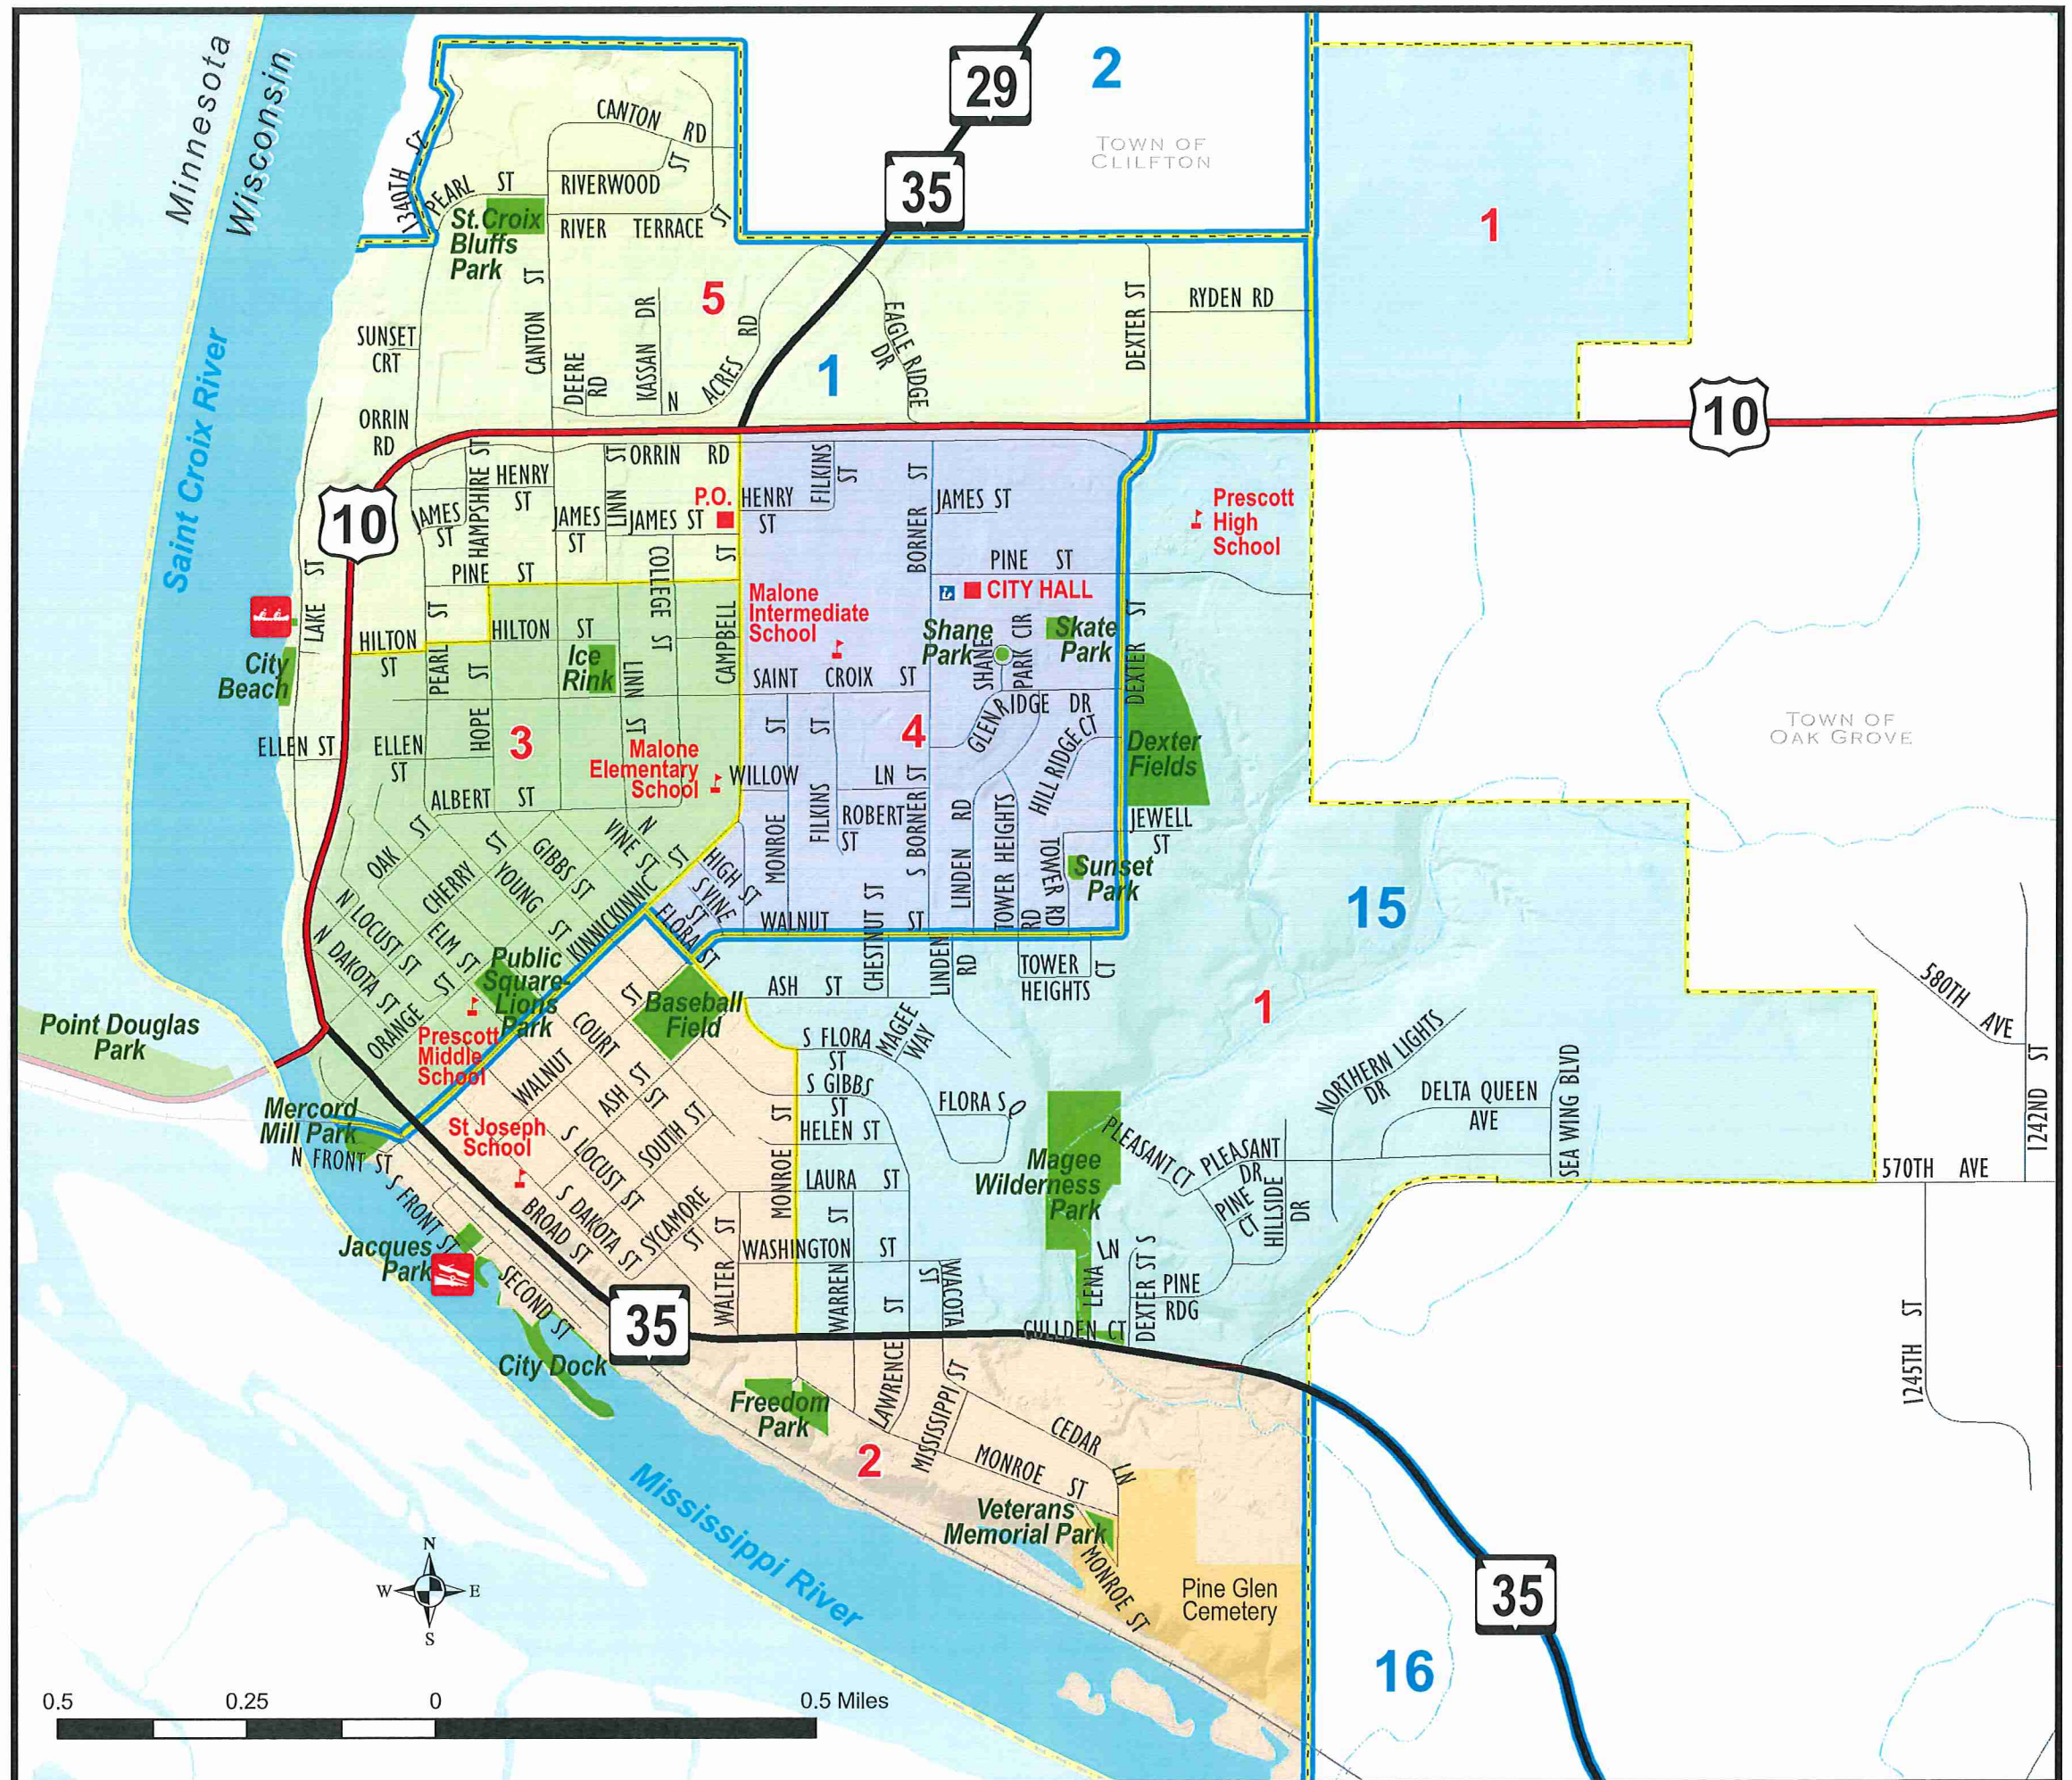

Prescott Wisconsin 2021 Ward Map

Legend

- Ward 1
- Ward 2
- Ward 3
- Ward 4
- Ward 5

Supervisory Dist Boundary

Prepared by the Department of Land Management
Date - December 2021

0.5 0.25 0 0.5 Miles